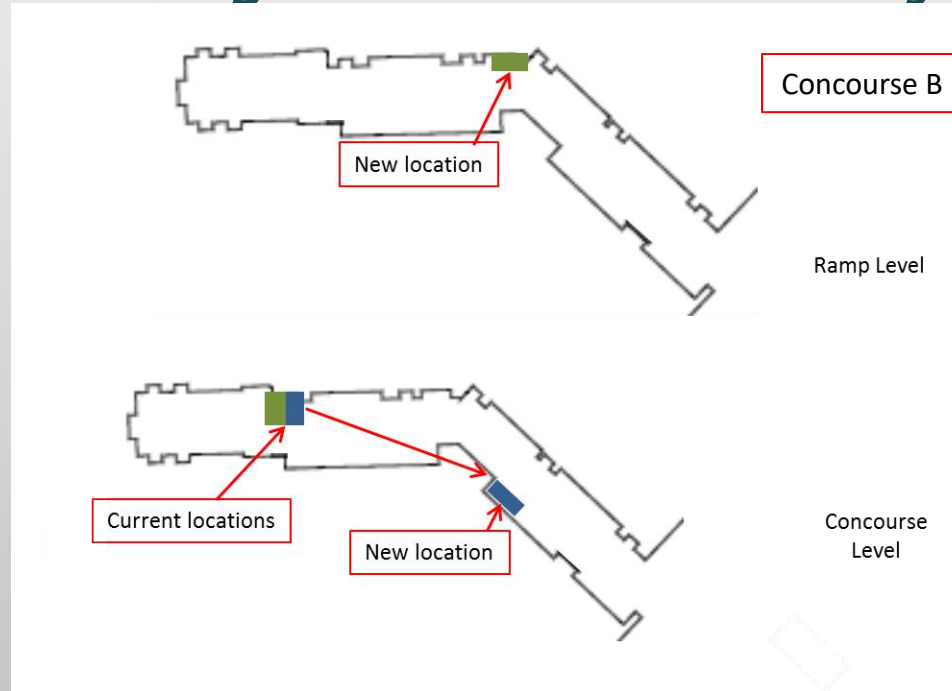

# Restroom Upgrades at Concourses B, C, and D

CIP #C800697

# New Restrooms Require Relocation of Airline Crew Lounge and Service Facility

Current locations on the Concourse level – New locations on the Concourse and Ramp levels